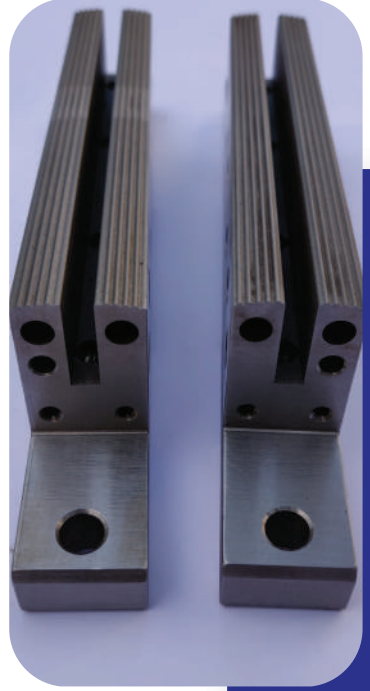

TRUSTLANCE
ENTERPRISE

OUR PRODUCTS

01

Chocolete Cremer Machine Parts

02

Extrusion Auto Mobile Parts

05 Oil Head Driling
Head For Door
And Locking
Solution

06 Power
Transmission Parts

07
SPLIT BEARING