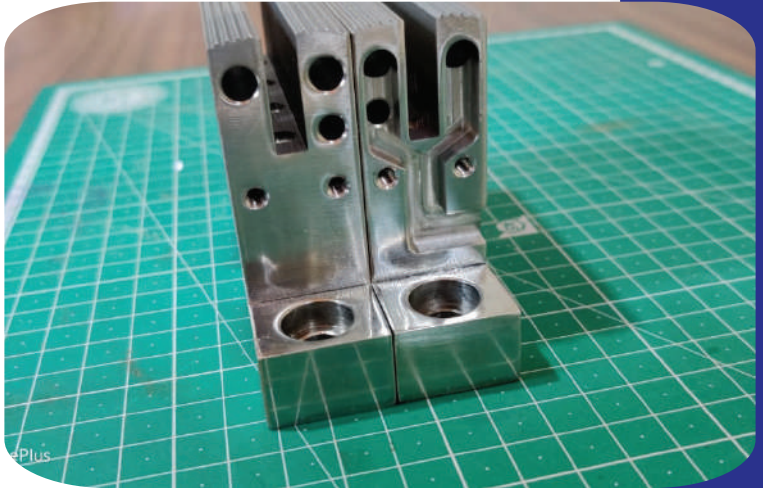

TRUSTLANCE
ENTERPRISE

OUR PRODUCTS

01

Chocolete Cremer Machine Parts

02

Extrusion Auto Mobile Parts

05 Oil Head Driling
Head For Door
And Locking
Solution

06 Power
Transmission Parts