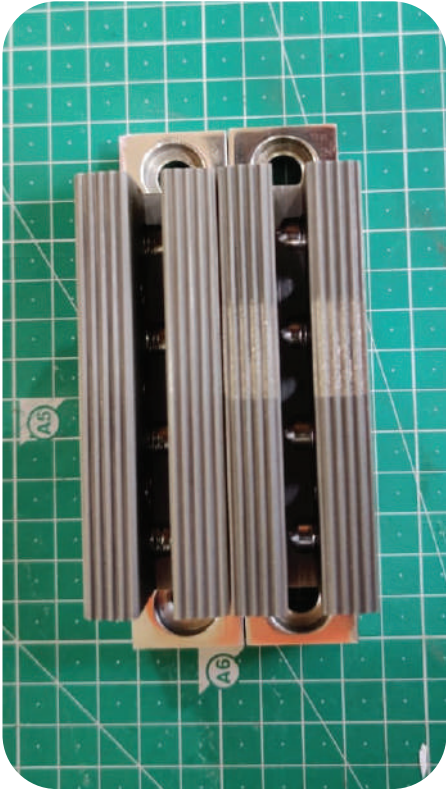

TRUSTLANCE
ENTERPRISE

OUR PRODUCTS

01

Chocolete Cremer Machine Parts

02

Extrusion Auto Mobile Parts

05 Oil Head Driling
Head For Door
And Locking
Solution

06 Power
Transmission Parts

07
SPLIT BEARING