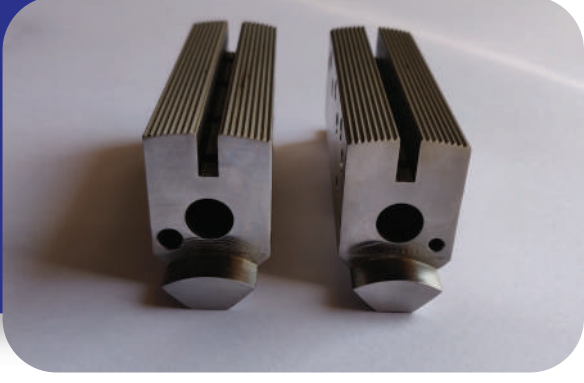

TRUSTLANCE
ENTERPRISE

OUR PRODUCTS

01

Chocolete Cremer Machine Parts

02

Extrusion Auto Mobile Parts

05 Oil Head Driling
Head For Door
And Locking
Solution

06 Power
Transmission Parts

07
SPLIT BEARING